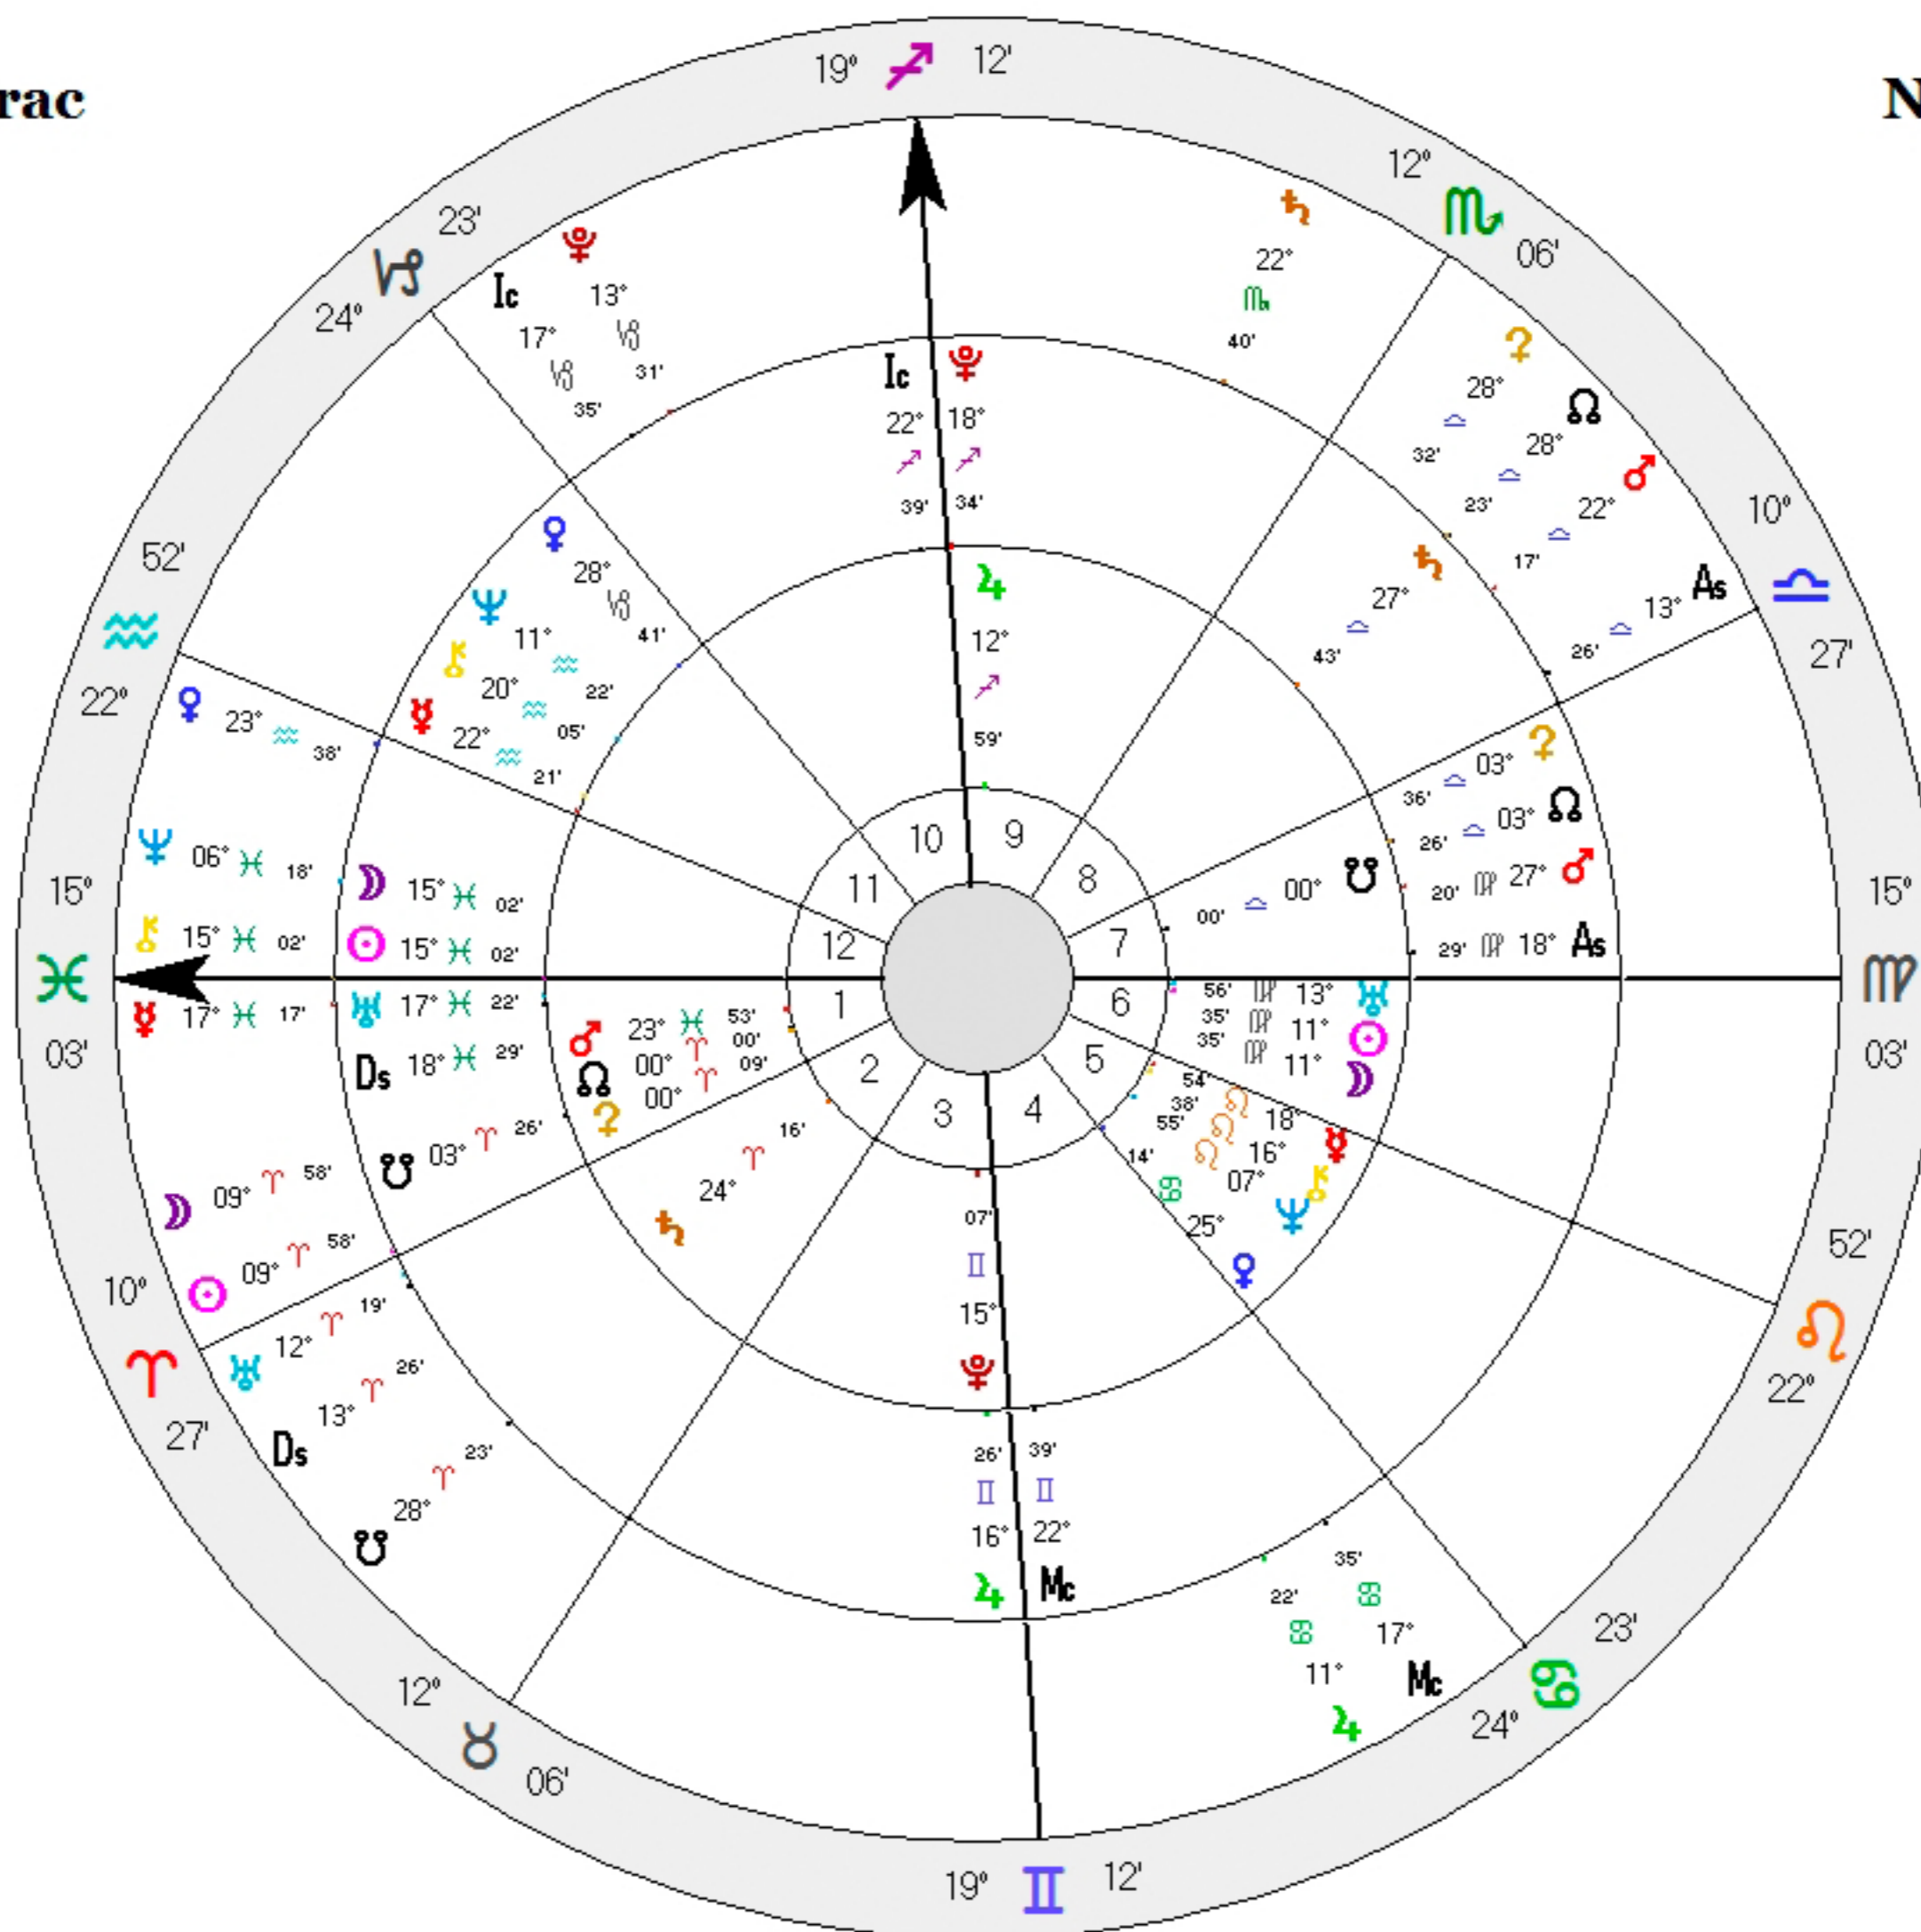

Inner Wheel
New Moon 30 Mar 2014-drac
Natal Chart
 30 Mar 2014, Sun
 19:44:39 BST -1:00
 London, UK
 51°N30' 000°W10'
 Geocentric
 Draconic
 Placidus
 True Node

Middle Wheel
New Moon 30 Mar 2014 -sidl
Natal Chart
 30 Mar 2014, Sun
 19:44:39 BST -1:00
 London, UK
 51°N30' 000°W10'
 Geocentric
 Fagan-Allen
 Placidus
 True Node

True Node
 Placidus
 Tropical
 Geocentric
 51°N30' 000°W10'
 London, UK
 19:44:39 BST -1:00
 30 Mar 2014, Sun
Event Chart
New Moon 30 Mar 2014
 Outer Wheel