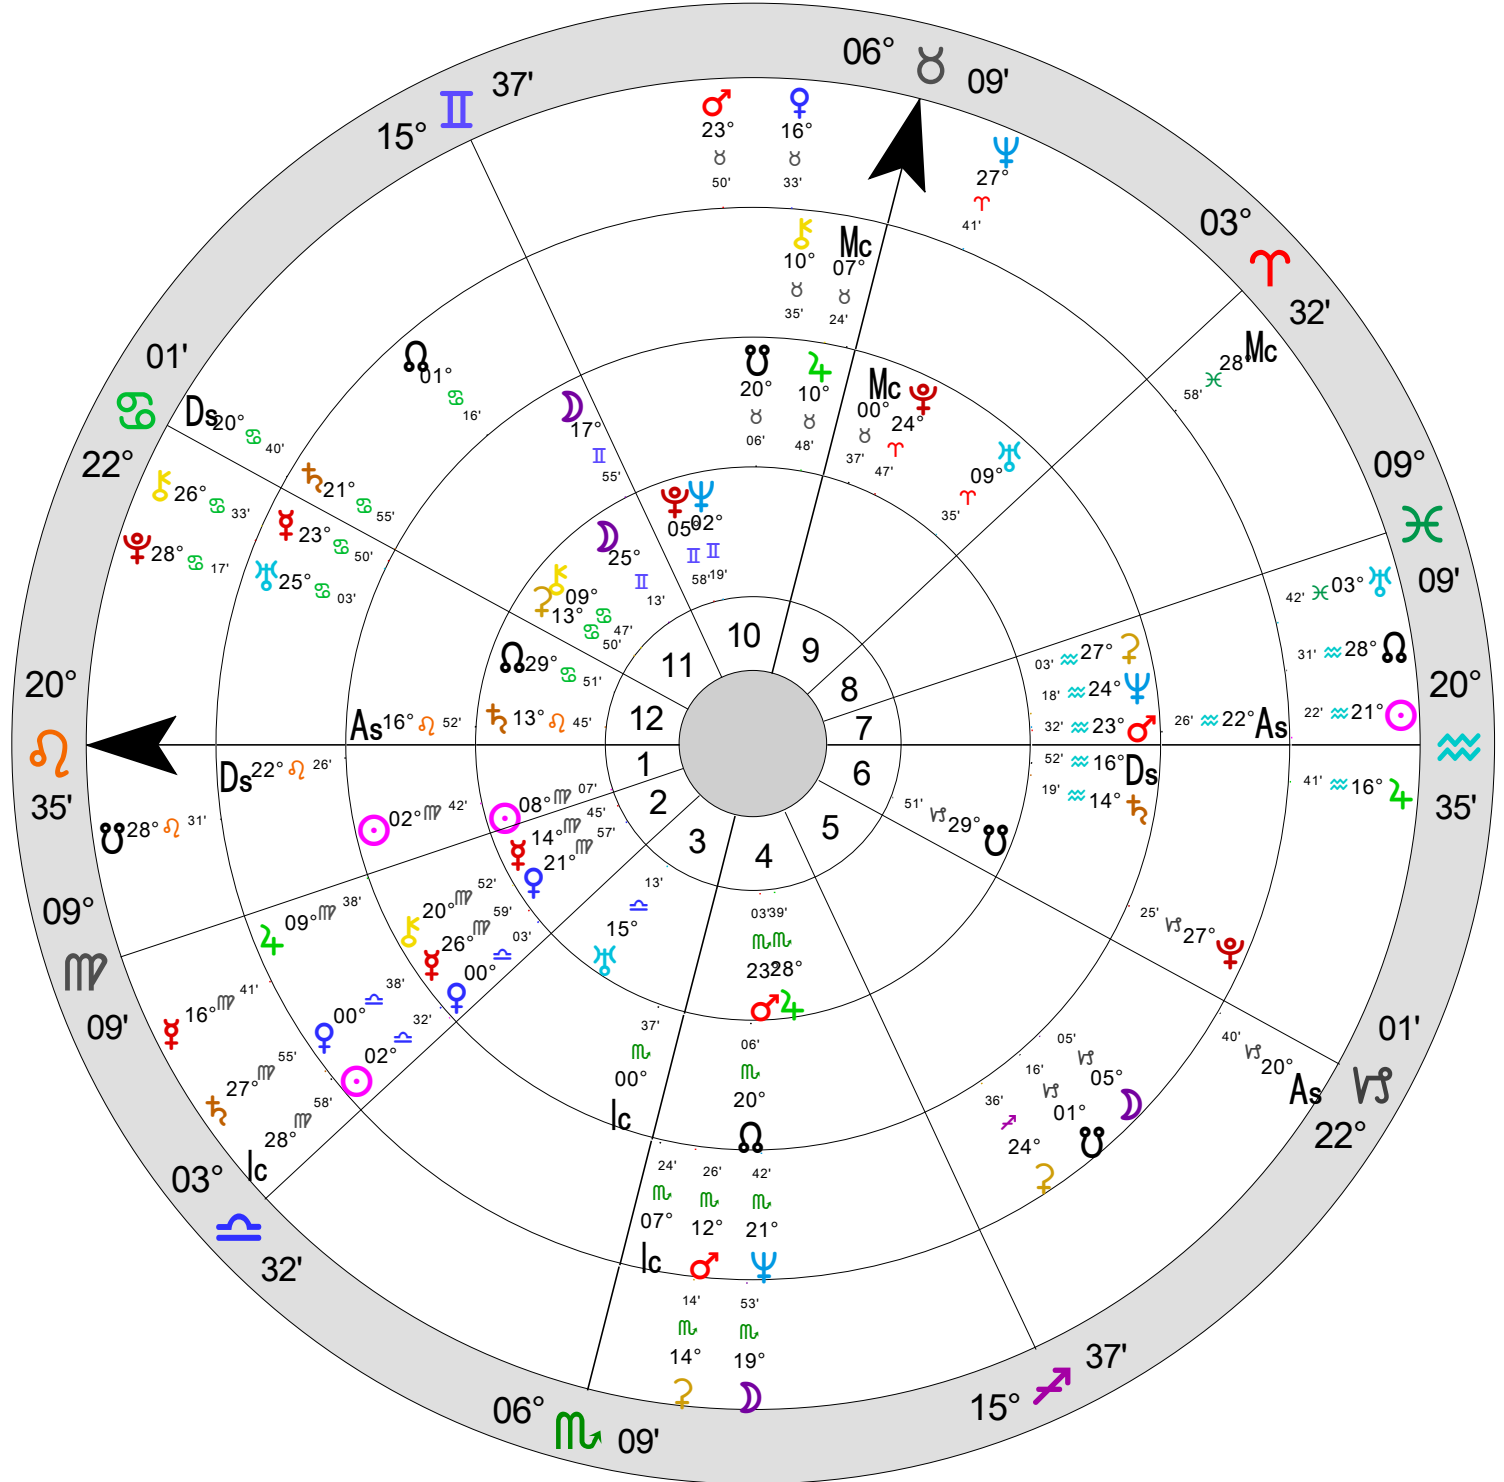

Innermost Wheel
Mary Ann 'Polly' Nichols - death
Natal Chart

31 Aug 1888 NS, Fri
03:37 UT +0:00
London, UK
51°N30' 000°W10'
Geocentric
Tropical
Placidus
True Node

Middle Inner Wheel
Mary Ann 'Polly' Nichols Q death
Natal Chart

26 Aug 1845 NS, Tue
03:37 LMT +0:00:40
London, UK
51°N30' 000°W10'
Geocentric
Tropical
Placidus
True Node

True Node
Equal
Tropical
Geocentric
51°N30' 000°W10'
London, UK
03:37 LMT +0:00:40
26 Aug 1845 NS, Tue
Vedic D12 Dwadashamsha
Mary Ann 'Polly' Nichols Q death
Middle Outer Wheel

True Node
Equal
Tropical
Geocentric
51°N30' 000°W10'
London, UK
08:35:09 UT +0:00
5 Oct 1887 NS, Wed
Vedic D12 Dwadashamsha
Charles Allen Lechmere-Cross Q MAND
Outermost Wheel