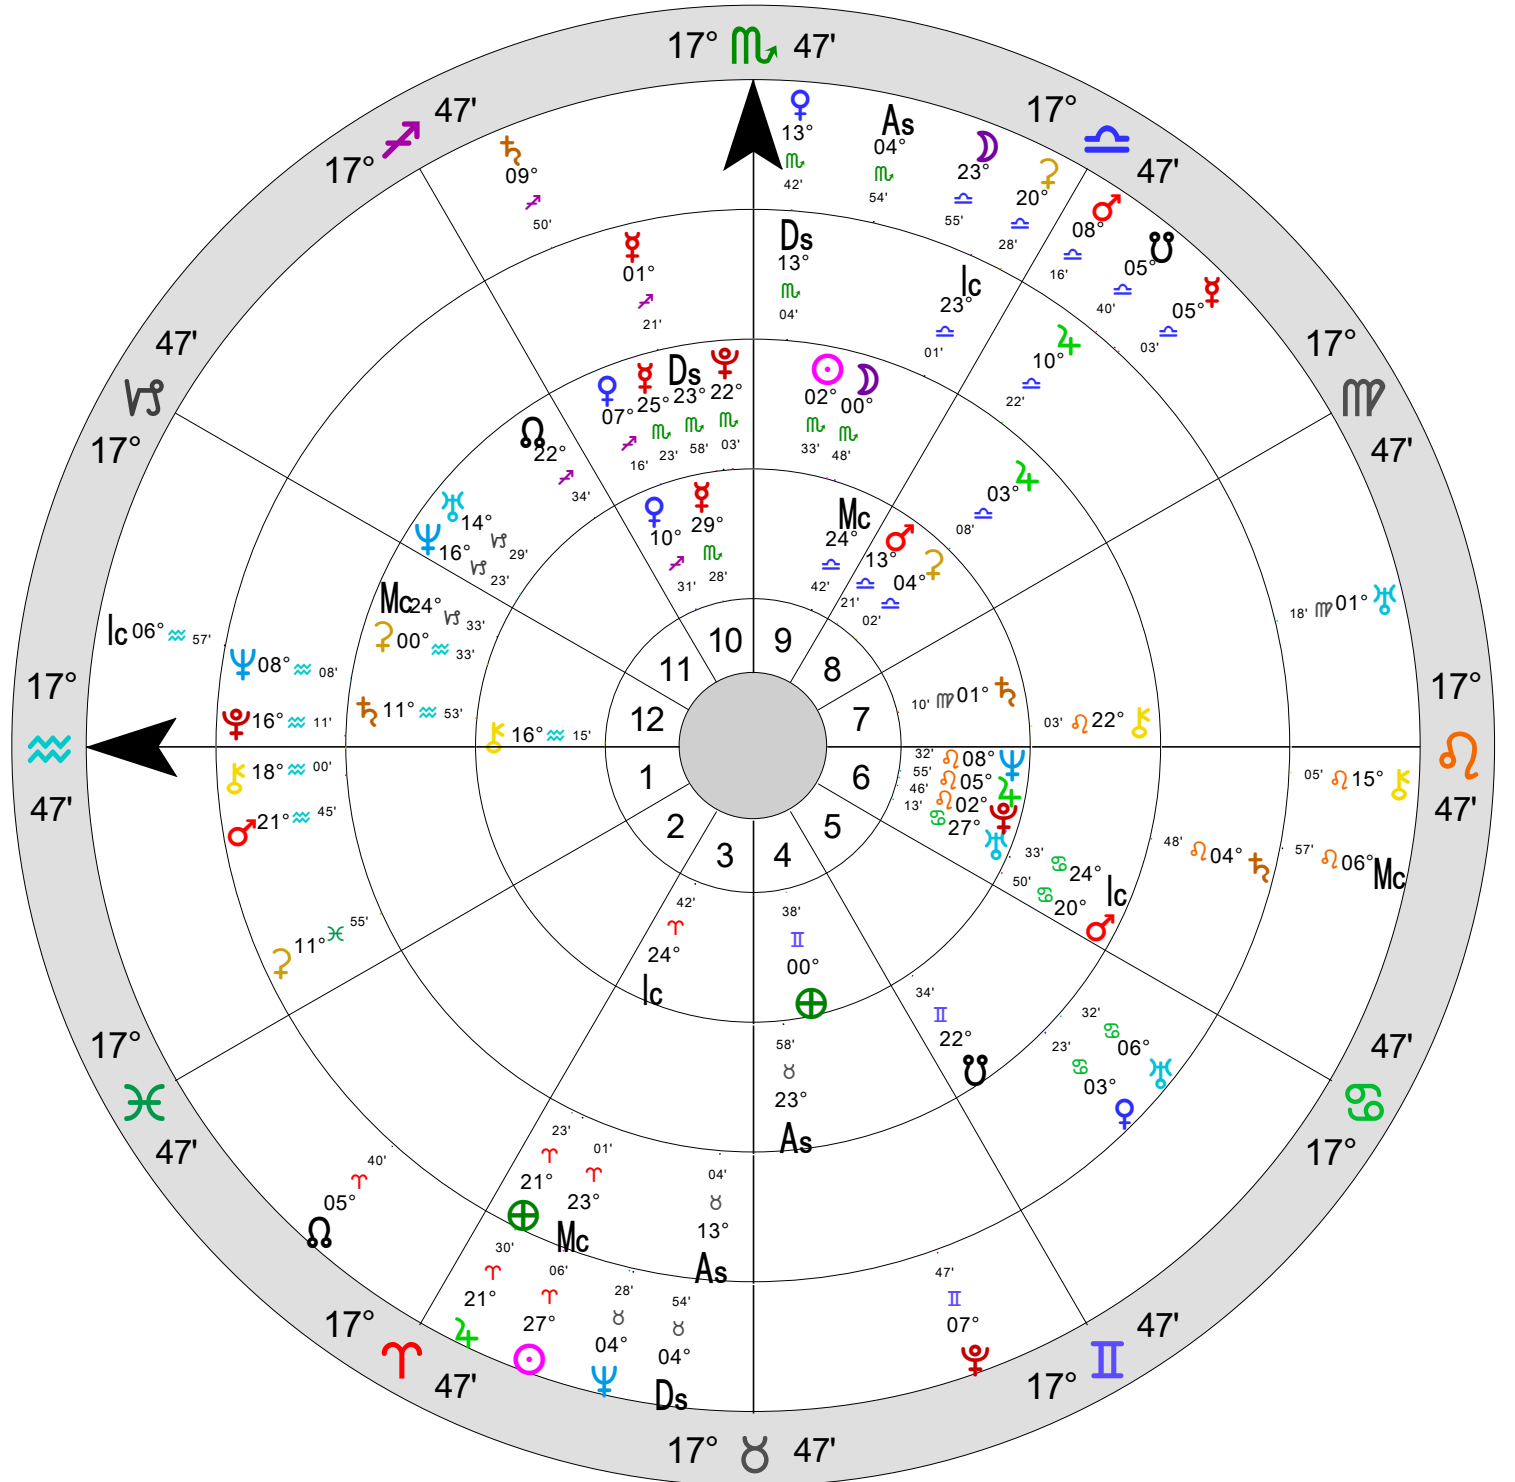

Innermost Wheel
Finding Jesus
Vedic D12 Dwadashamsha

25 Oct 1992, Sun
17:25 GMT +0:00
Ospringe, Kent, England
51°N20' 000°E53'
Heliocentric
Tropical
Equal
True Node

Middle Inner Wheel
Finding Jesus
Natal Chart

25 Oct 1992, Sun
17:25 GMT +0:00
Ospringe, Kent, England
51°N20' 000°E53'
Geocentric
Tropical
Placidus
True Node

True Node
Equal
Tropical
Heliocentric
31°N43' 035°E12'
Bethlehem, Israel
18:43:55 LMT -2:20:48
7 May 0005 BC, Sun
Vedic D12 Dwadashamsha
JESUS
Middle Outer Wheel

True Node
Equal
Tropical
Geocentric
53°N19' 003°W49'
Llandudno
12:54:07 GMT +0:00
31 Dec 2014, Wed
Vedic D12 Dwadashamsha
Transits 31 Dec 2014
Outermost Wheel