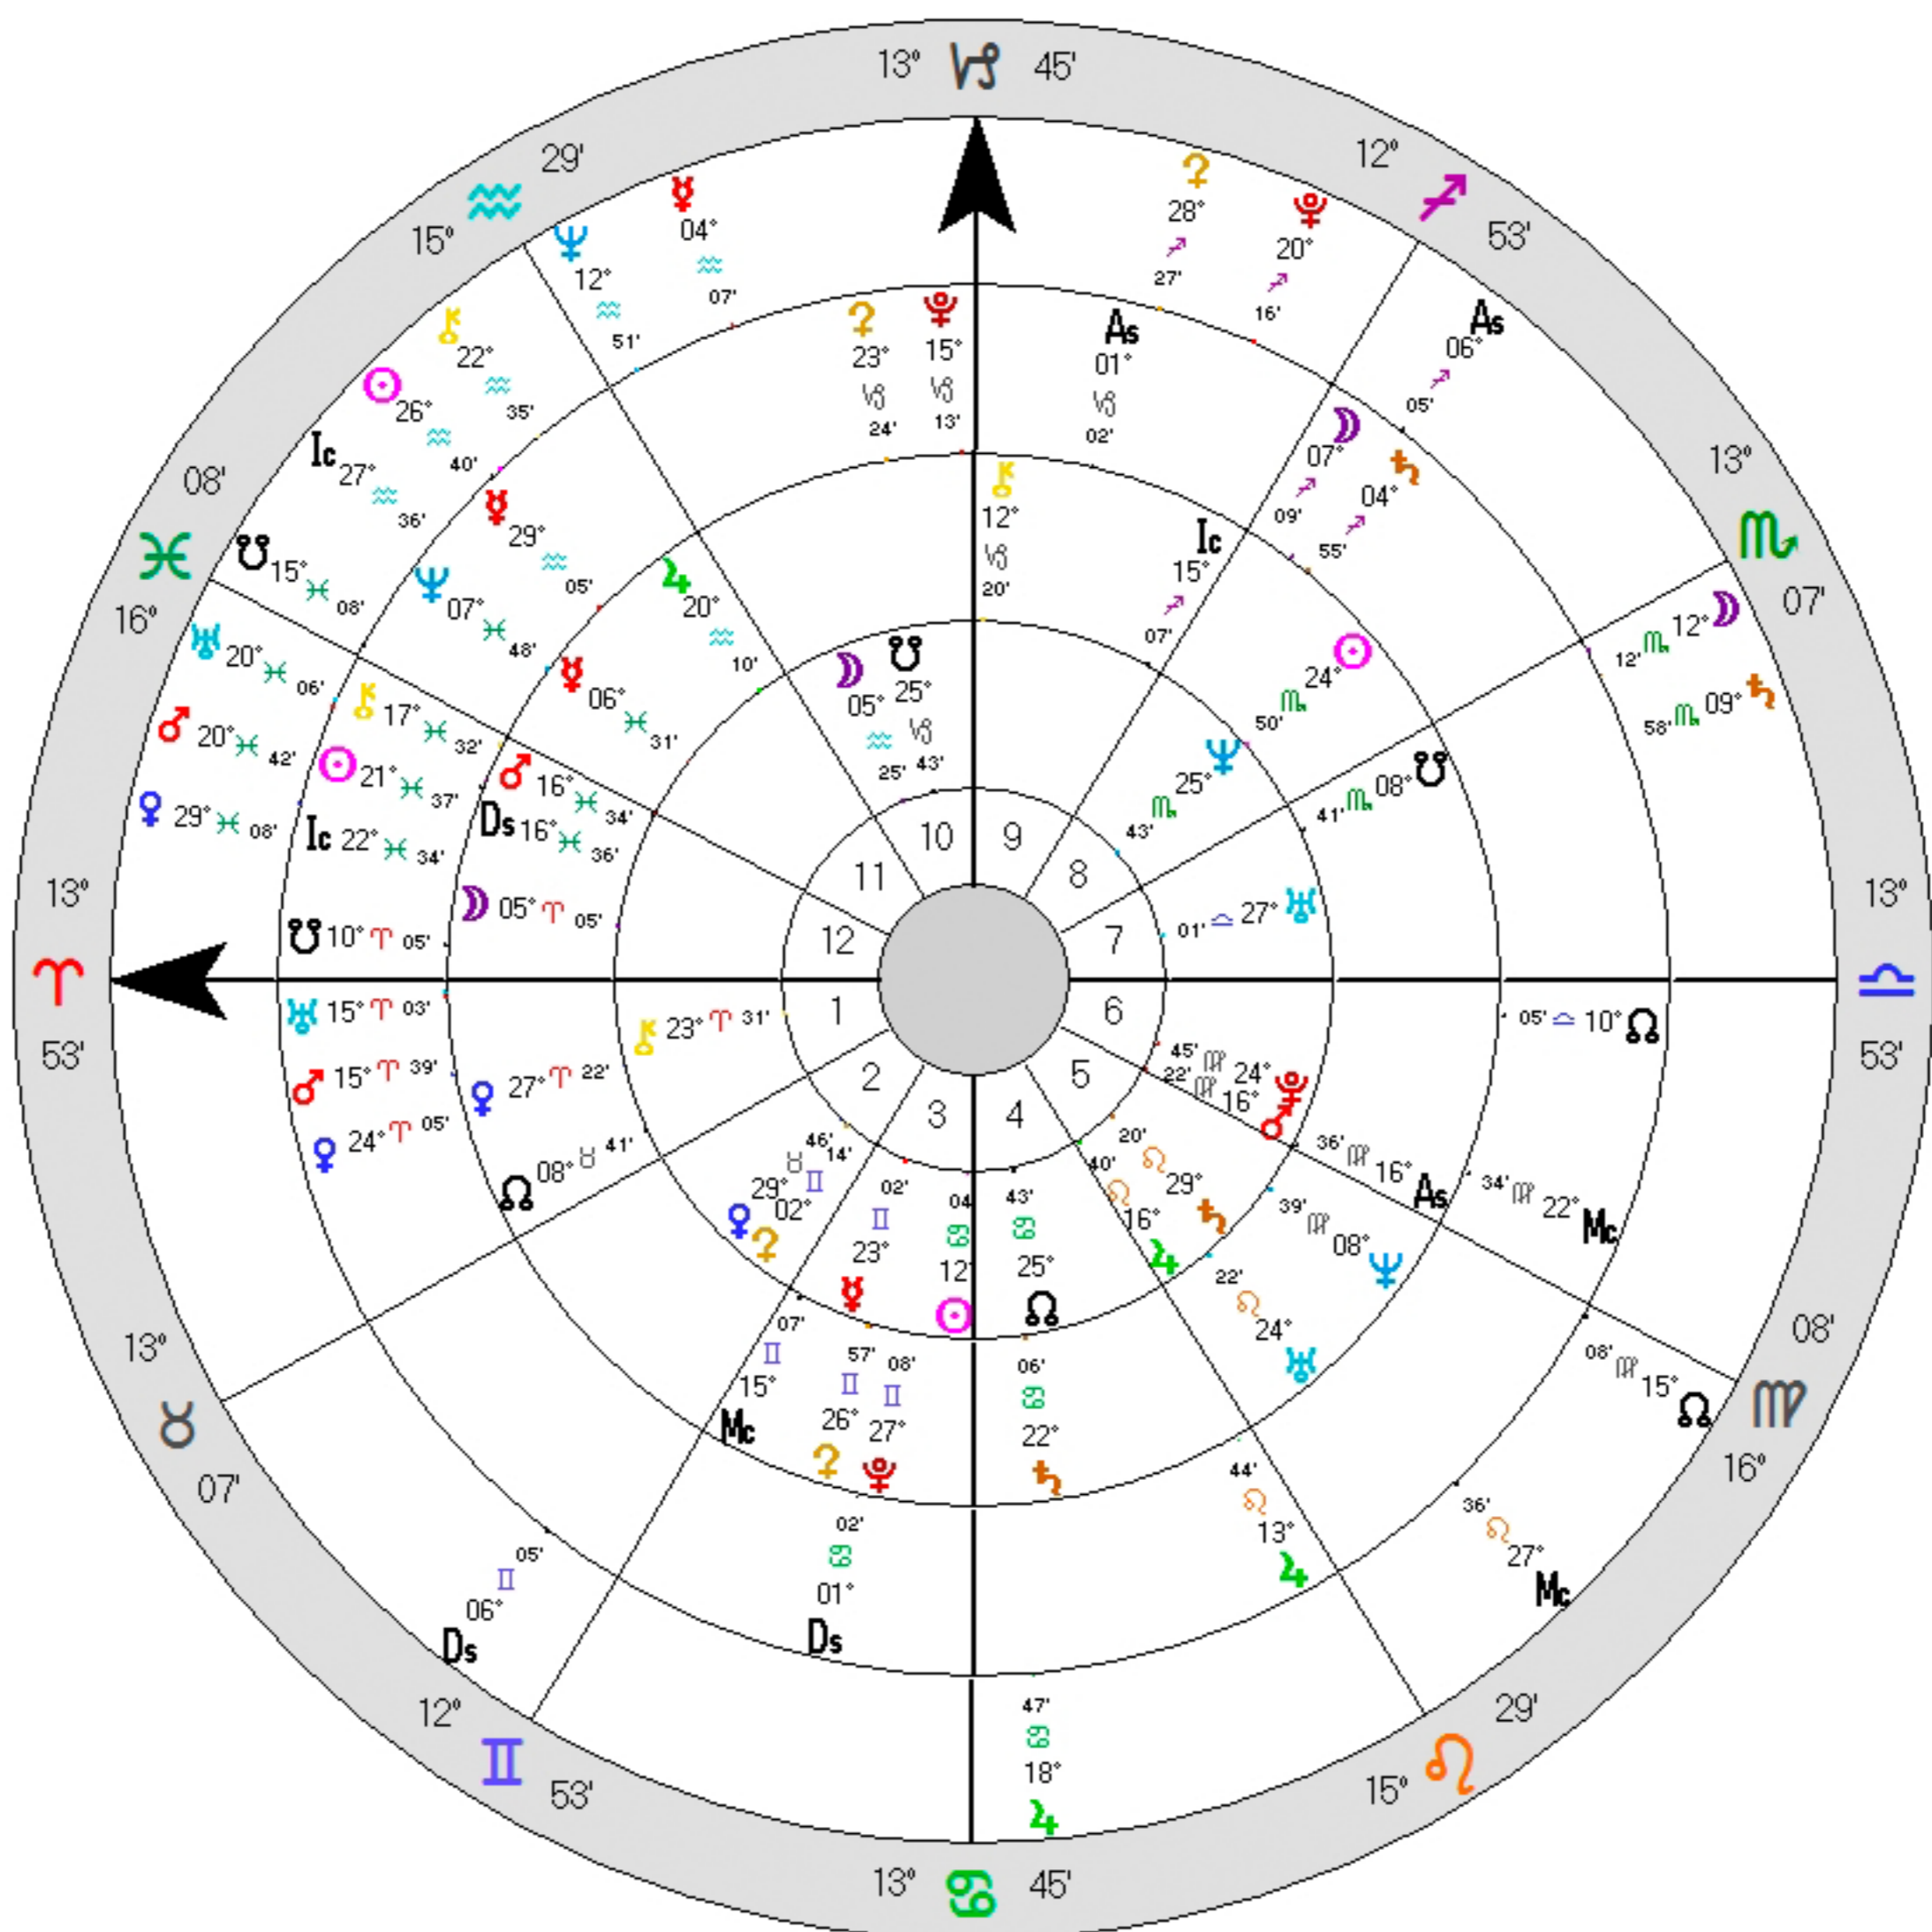

Innermost Wheel  
**383 VANUATU sidereal**  
**Natal Chart**  
 30 Jul 1980, Wed  
 00:00 UZ10 -11:00  
 PORT VILA, VANU  
 17°S44' 168°E19'  
 Geocentric  
 Fagan-Allen  
 Placidus  
 True Node

Middle Inner Wheel  
**383 VANUATU sidereal**  
**Vedic D12 Dwadashamsha**  
 30 Jul 1980, Wed  
 00:00 Z11 -11:00  
 PORT VILA, VANU  
 17°S44' 168°E19'  
 Geocentric  
 Fagan-Allen  
 Equal  
 True Node

True Node  
 Placidus  
 Tropical  
 Geocentric  
 17°S44' 168°E19'  
 PORT VILA, VANU  
 00:00 UZ10 -11:00  
 13 Mar 2015, Fri  
**Natal Chart**  
**Cyclone devastation**  
 Middle Outer Wheel

True Node  
 Placidus  
 Fagan-Allen  
 Geocentric  
 17°S44' 168°E19'  
 PORT VILA, VANU  
 00:00 UZ10 -11:00  
 13 Mar 2015, Fri  
**Natal Chart**  
**Cyclone devastation sid'l**  
 Outermost Wheel