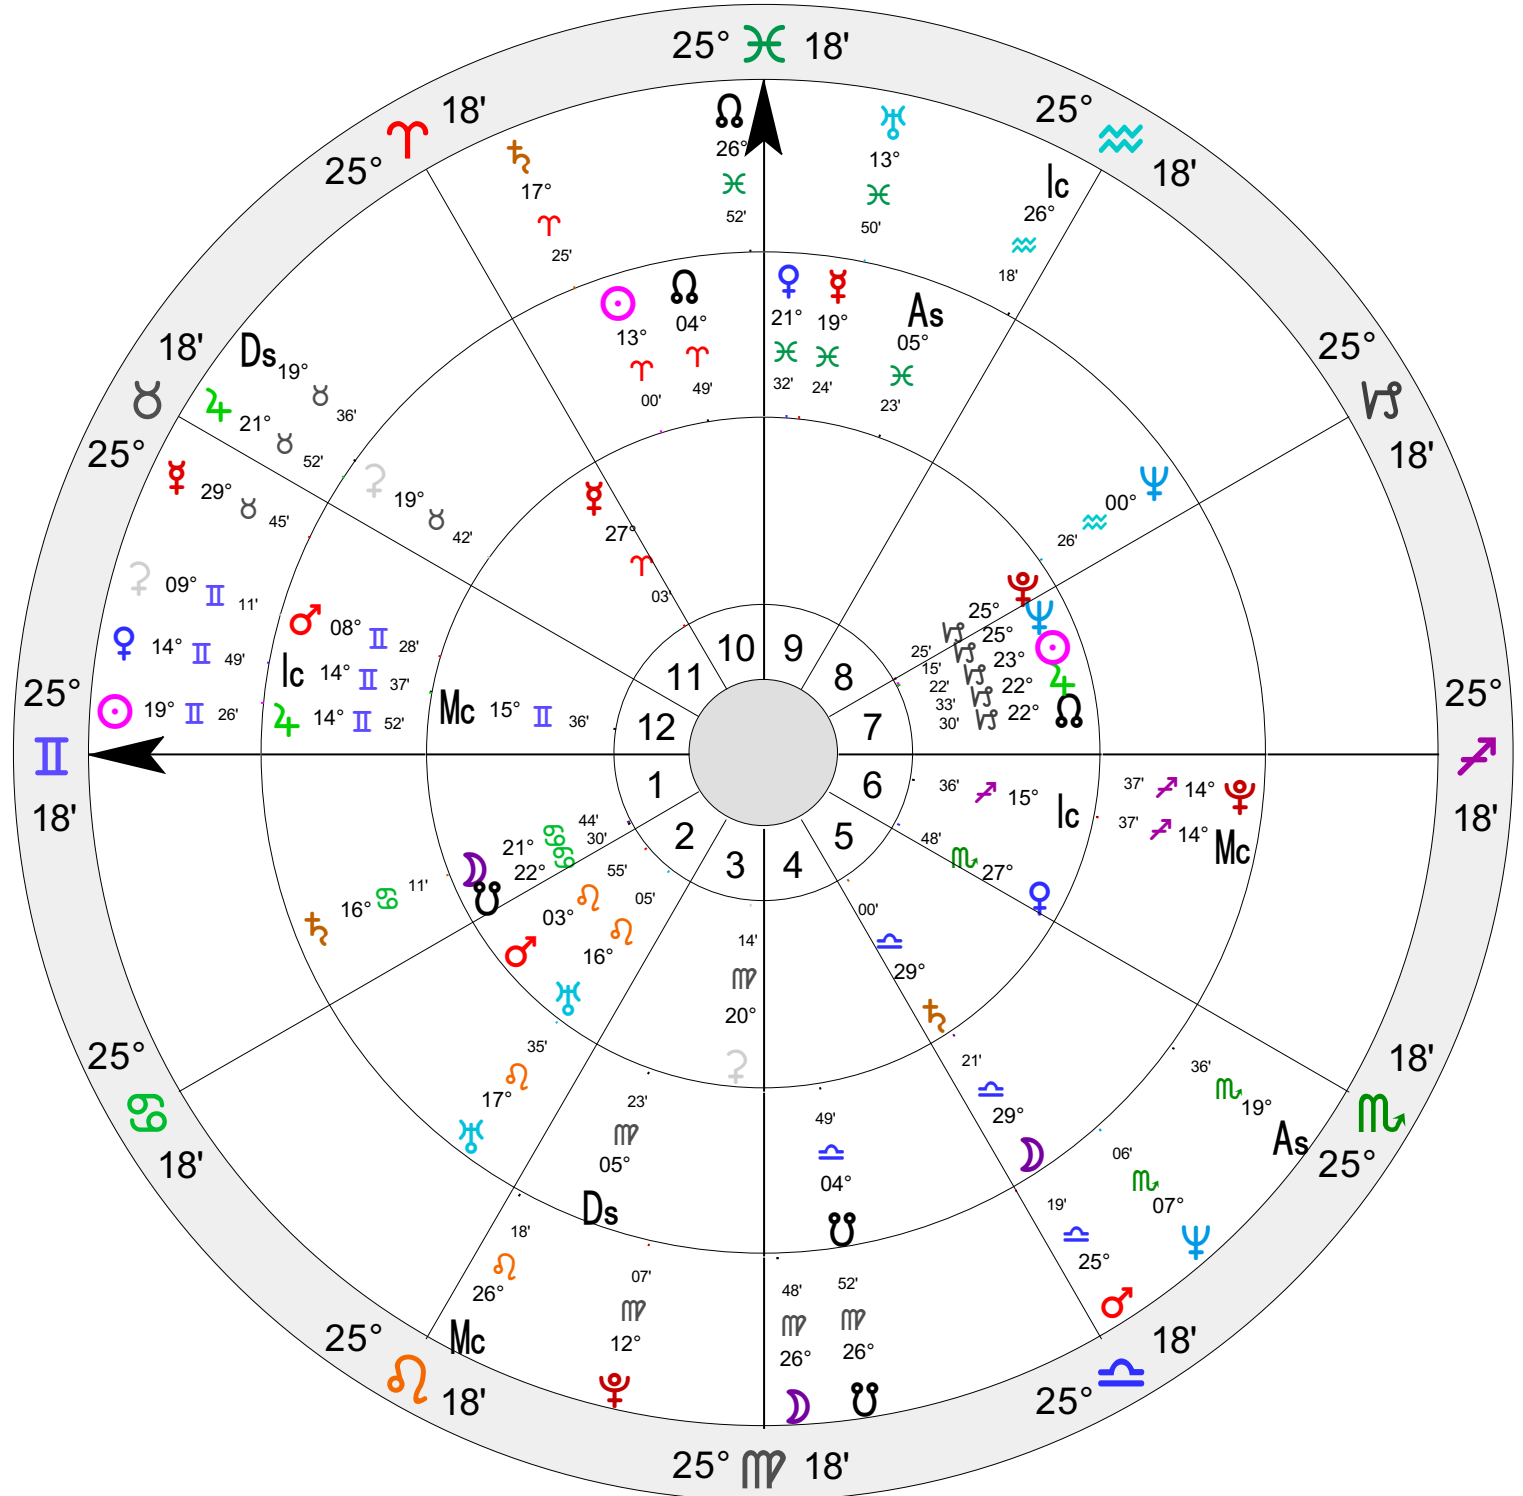

Chart 1
JESUS
 Daily Progressed to Resurrection
 Vedic D12 Dwadashamsha
 13 Jun 0005 BC, Tue
 17:14:35 EEDT -3:00
 Jerusalem, Israel
 31°N46' 035°E12'

Chart 2
RESURRECTION-PlutoMC
 Natal Chart
 5 Apr 0033, Sun
 04:08:06 -2:20:56
 Jerusalem > Yerushal
 31°N46' 035°E14'

Chart 3
JESUS
 Daily Progressed to Resurrection
 Natal Relocated
 13 Jun 0005 BC, Tue
 17:14:35 EEDT -3:00
 Jerusalem, Israel
 31°N46' 035°E12'