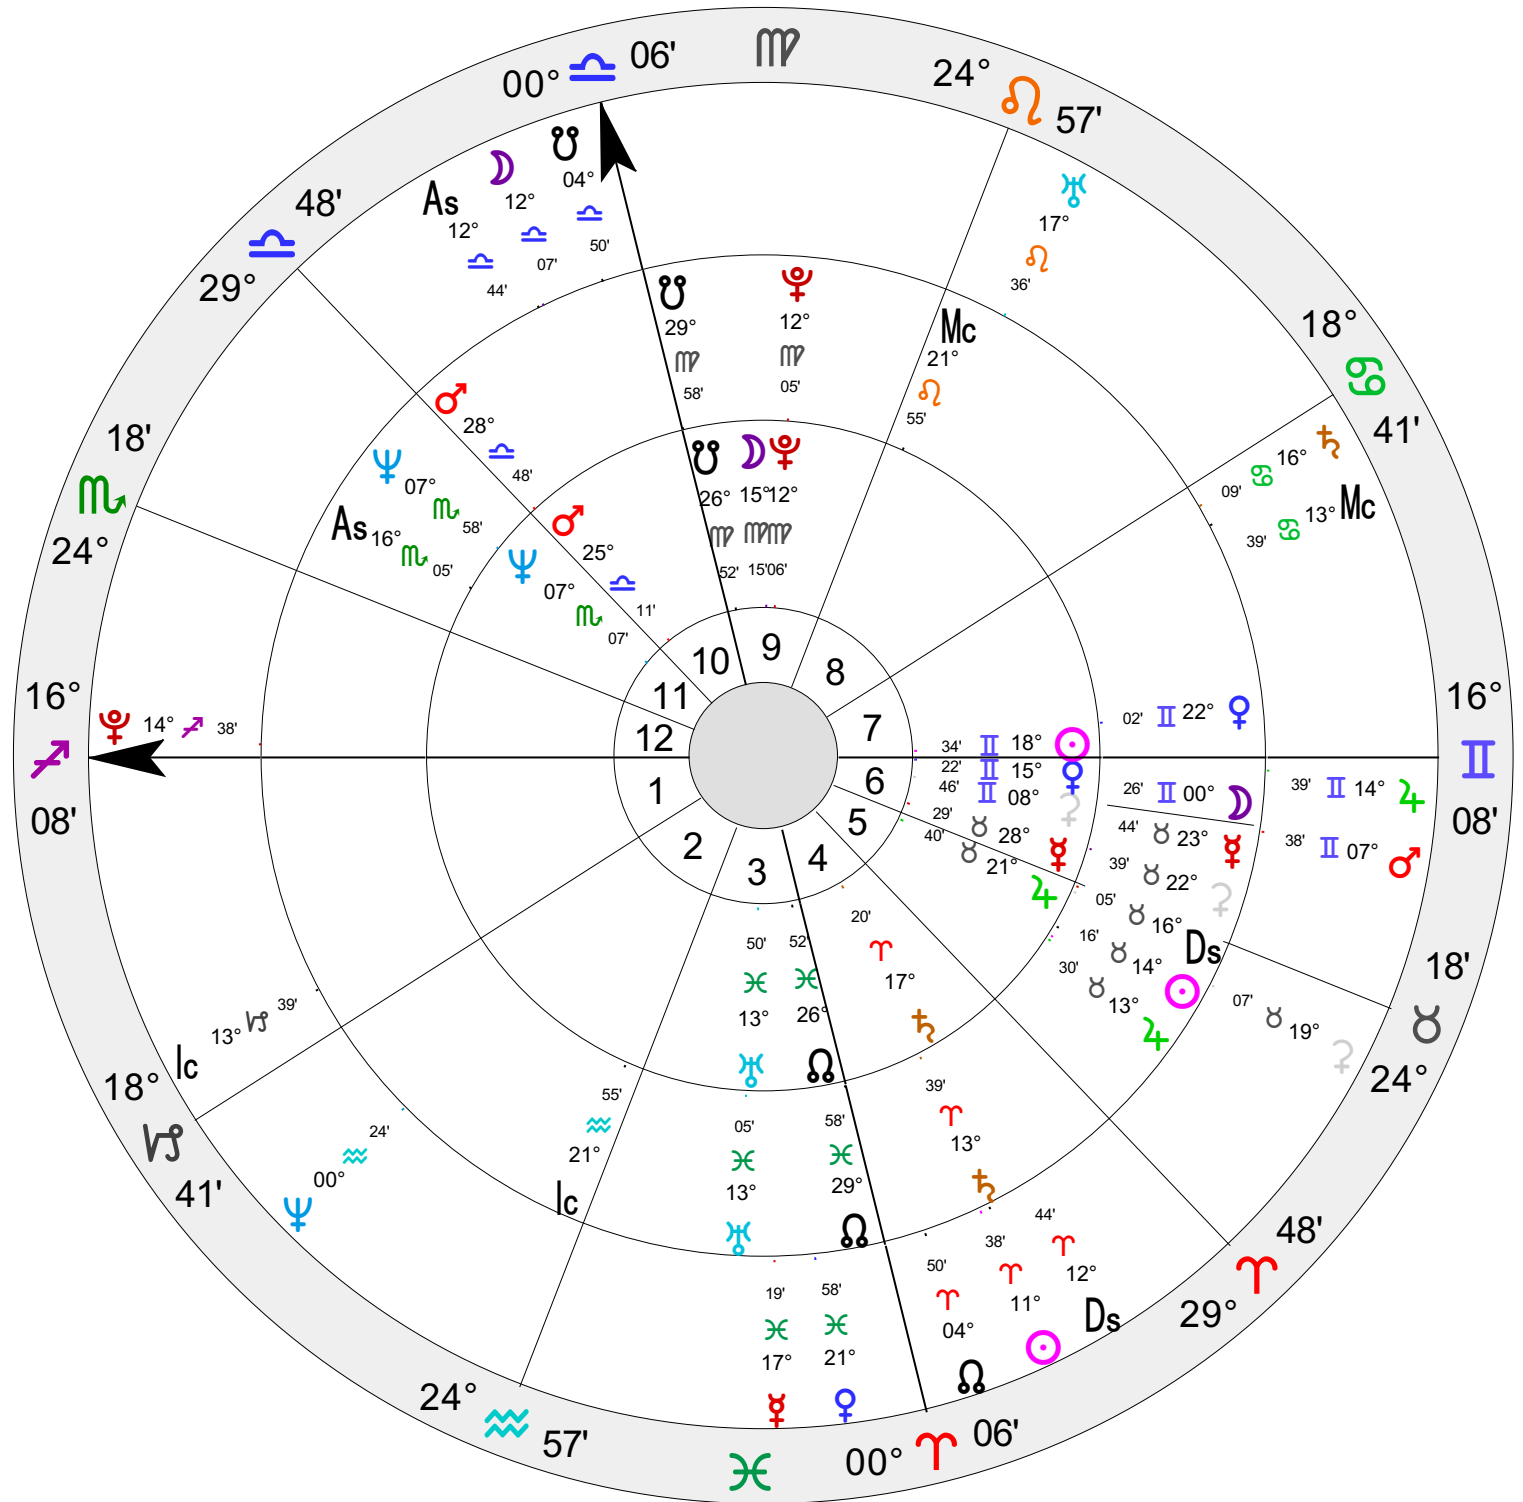

Chart 1  
**JESUS**  
 Sec.Prog. Q2 Mean Quotidian  
 7 May 0032, Wed  
 18:43:55 LMT -2:20:48  
 Bethlehem, Israel  
 31°N43' 035°E12'

Chart 2  
**JESUS**  
 Natal Chart  
 7 May 0005 BC, Sun  
 18:43:55 LMT -2:20:48  
 Bethlehem, Israel  
 31°N43' 035°E12'

Chart 3  
**CRUCIFIXION**  
 Natal Chart  
 3 Apr 0033, Fri  
 18:20 -2:20:56  
 Jerusalem > Yerushal  
 31°N46' 035°E14'