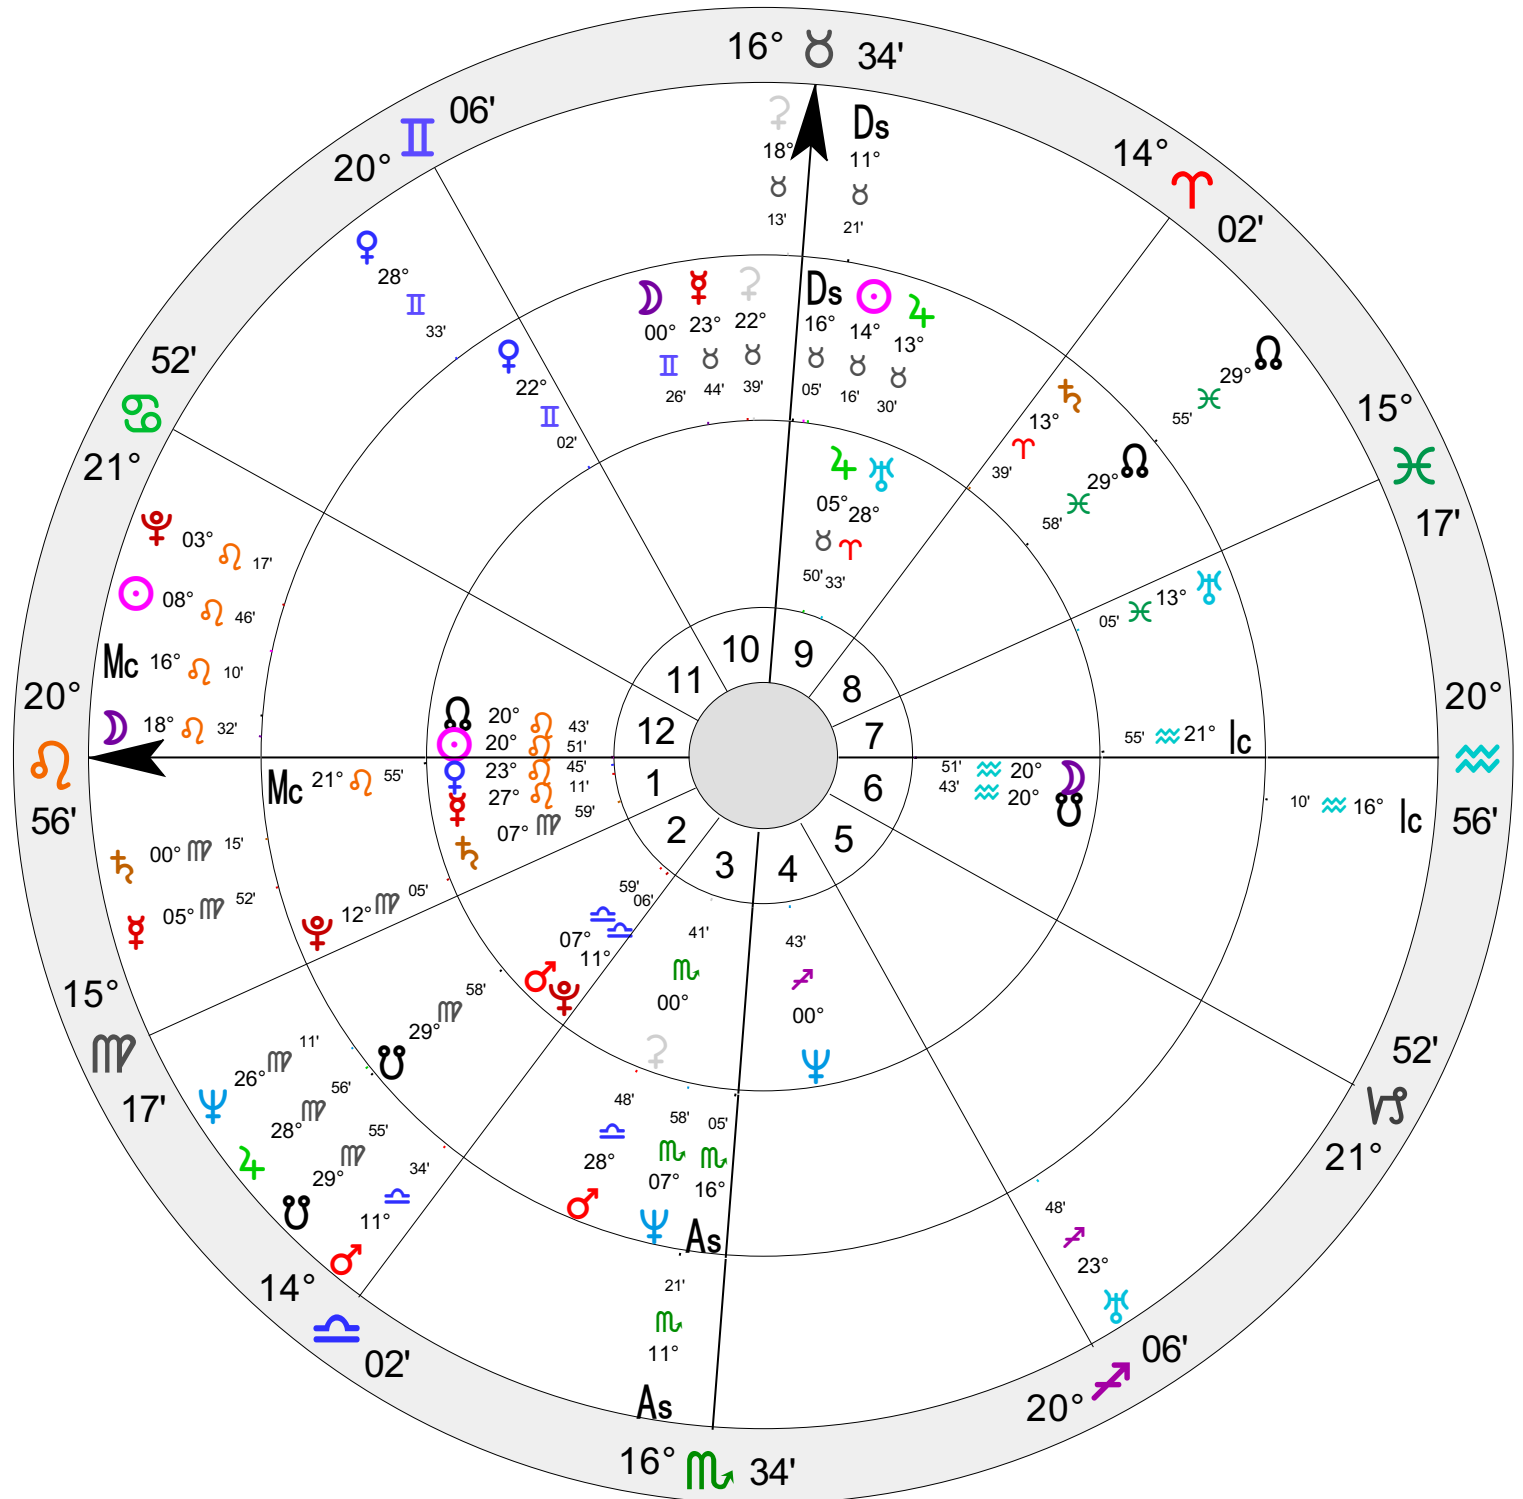

Chart 1
 Total Lunar Eclipse (FM)
 Natal Chart
 17 Aug 0007, Wed
 05:25:28 LMT -2:20:56
 Jerusalem, Israel
 31°N46' 035°E14'

Chart 2
 JESUS
 Natal Chart
 7 May 0005 BC, Sun
 18:43:55 LMT -2:20:48
 Bethlehem, Israel
 31°N43' 035°E12'

Chart 3
 MARY, mother of Jesus
 Natal Chart
 4 Aug 0024 BC, Tue
 12:33 LMT -2:20:56
 Jerusalem, Israel
 31°N46' 035°E14'